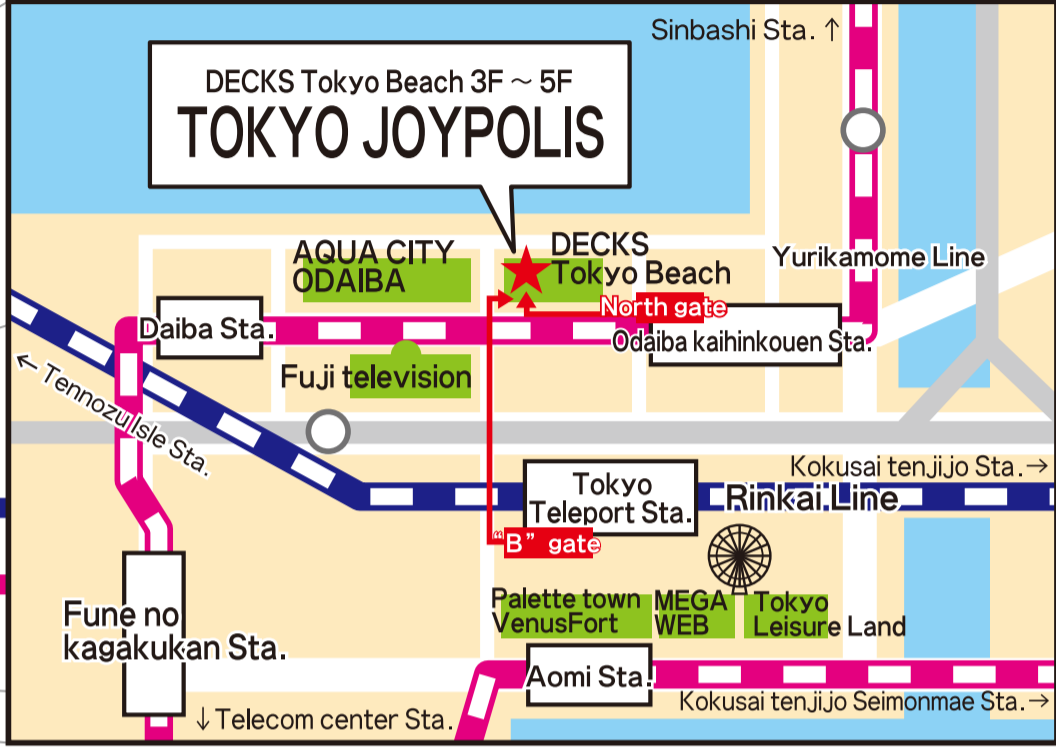

- JR**
 - Yamanote line
 - Narita Express
 - Rapid Service
 - Yurikamome line
 - Rinkai line
 - Tokyo Monorail

a transfer station

● By Public Transit

a transfer station

※Saikyo line and Rinkai line will be a through line.
The line name will be different, but it is connected directly.