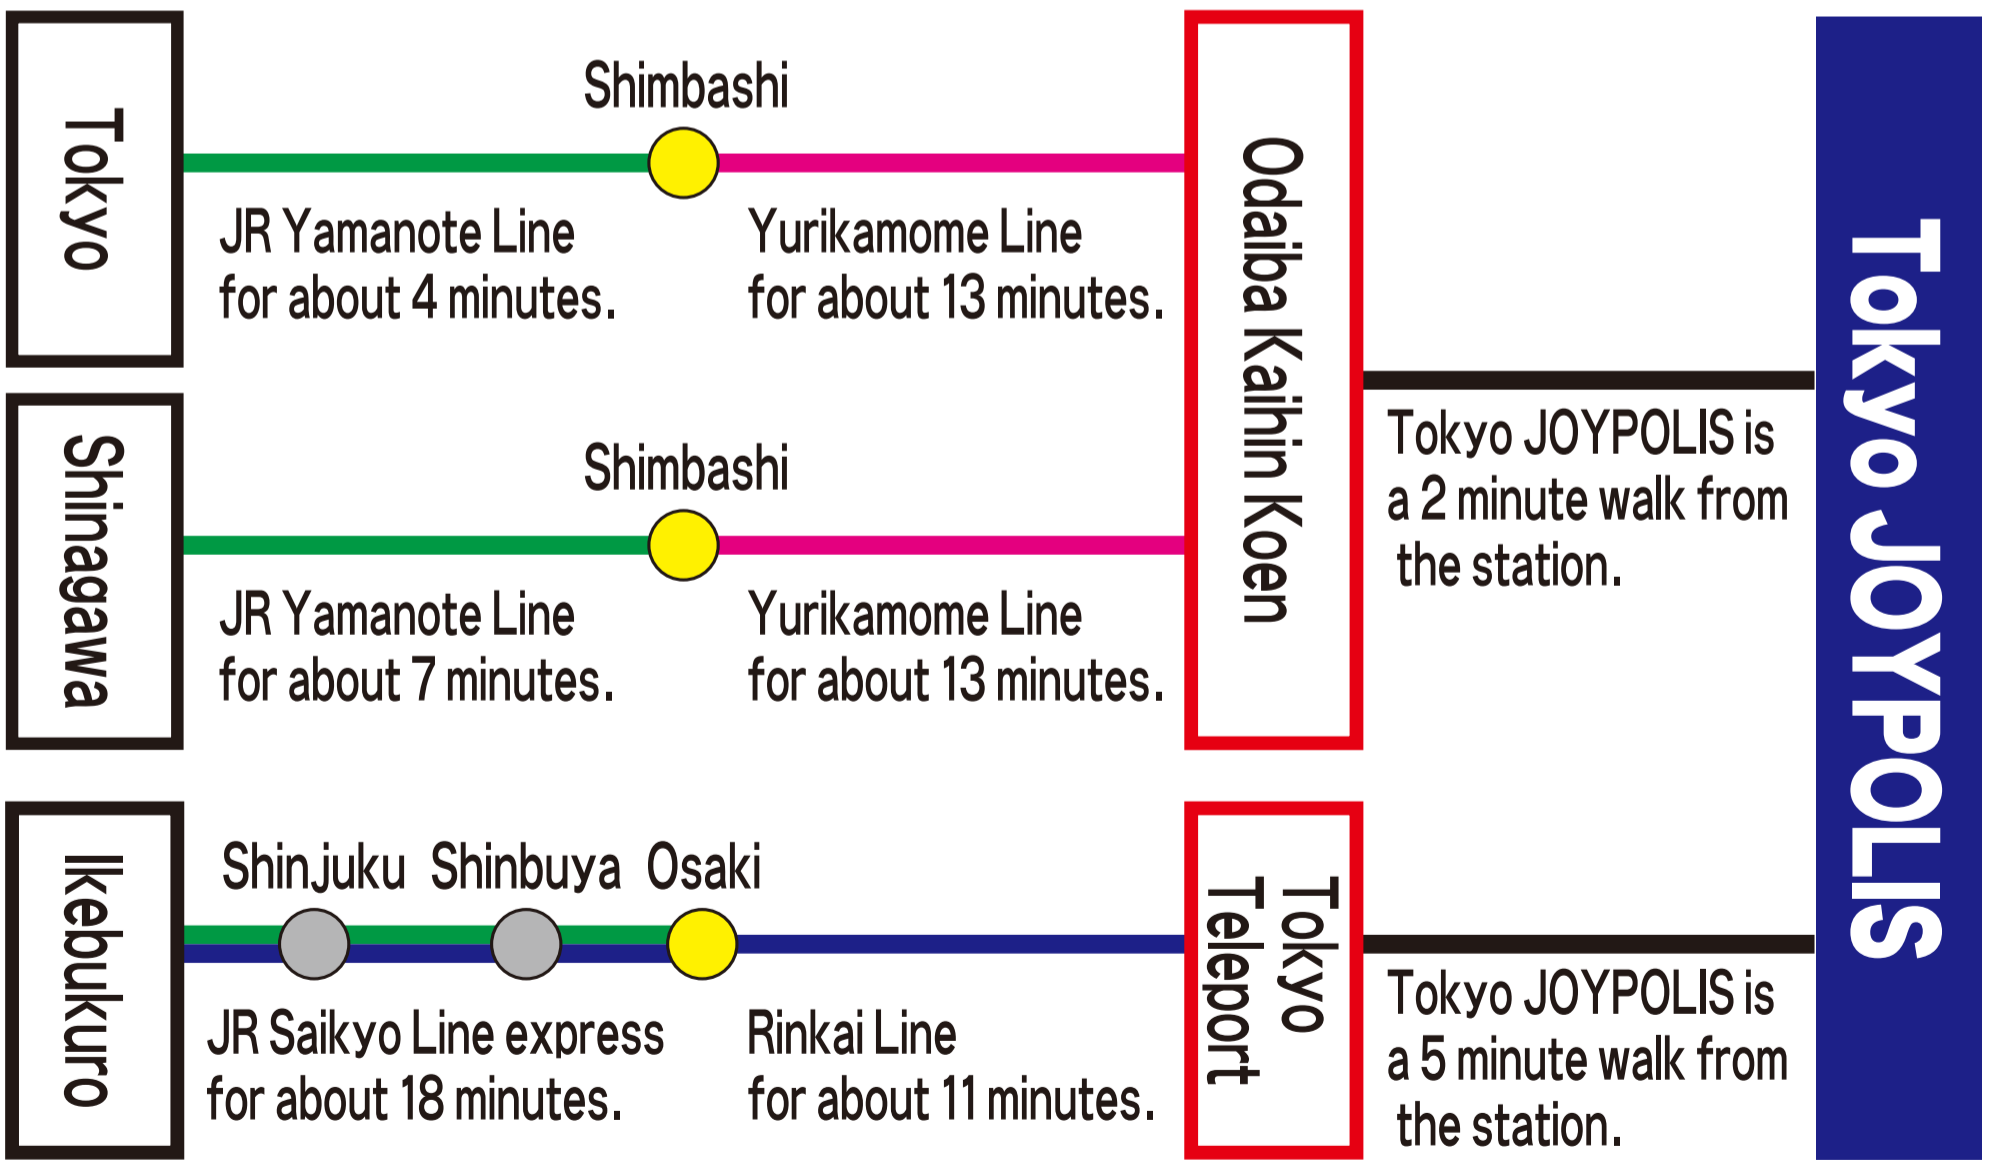

- JR**
 - Yamanote line
 - Narita Express
 - Rapid Service
 - Yurikamome line
 - Rinkai line
 - Tokyo Monorail

a transfer station

● By Public Transit

a transfer station

※Saikyo line and Rinkai line will be a through line.
The line name will be different, but it is connected directly.