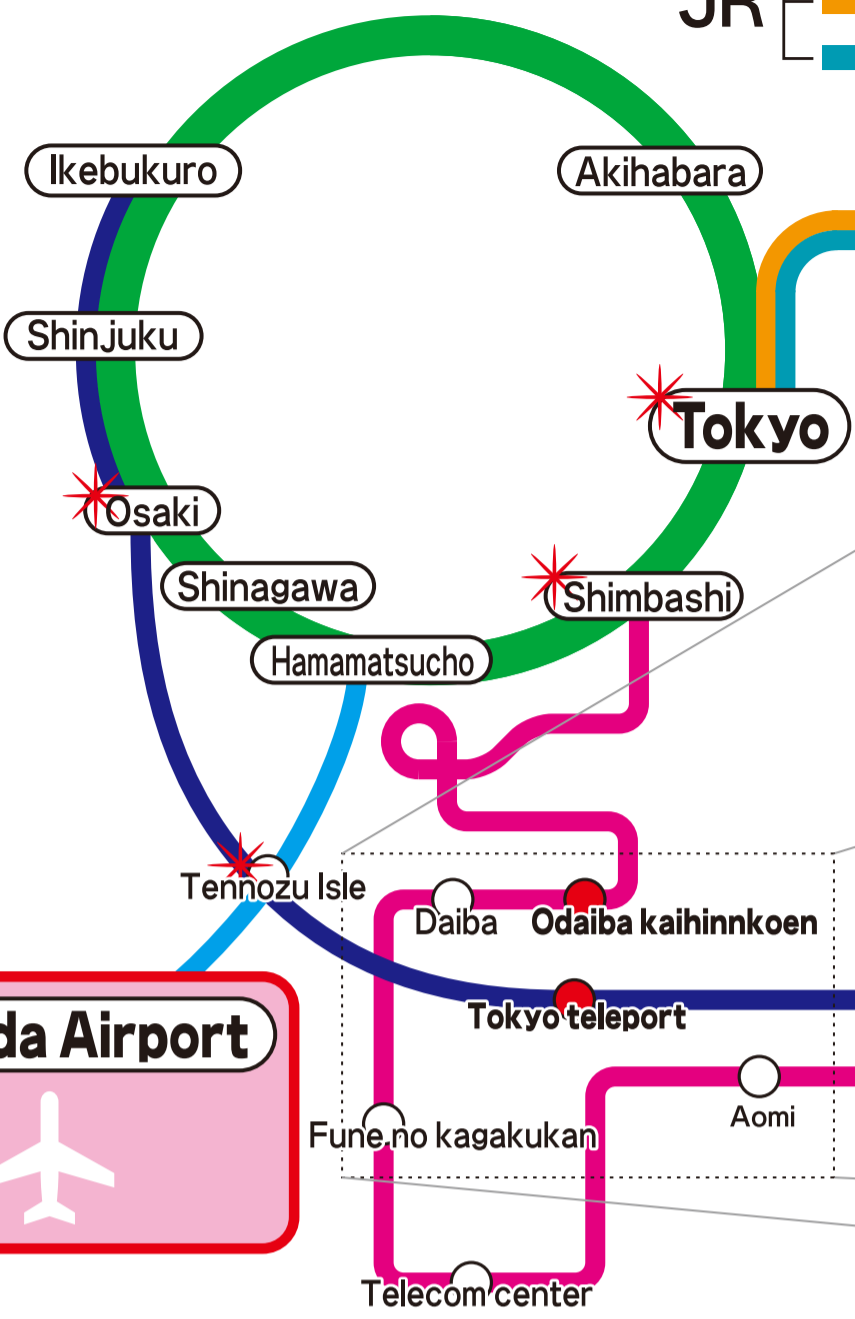

- JR**
 - Yamanote line
 - Narita Express
 - Rapid Service
 - Yurikamome line
 - Rinkai line
 - Tokyo Monorail

a transfer station

● By Public Transit

a transfer station

※Saikyo line and Rinkai line will be a through line.
The line name will be different, but it is connected directly.