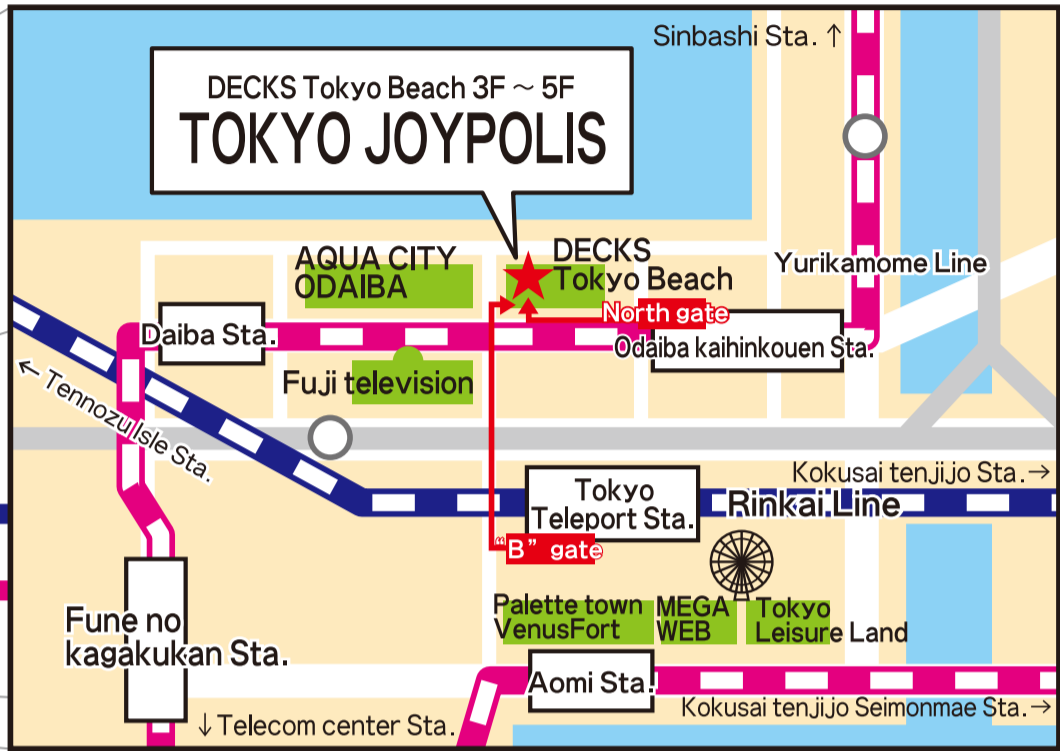

- JR
- Yamanote line
  - Yurikamome line
  - Narita Express
  - Rinkai line
  - Rapid Service
  - Tokyo Monorail

✳ a transfer station

## ● By Public Transit

● a transfer station

※Saikyo line and Rinkai line will be a through line.  
The line name will be different, but it is connected directly.