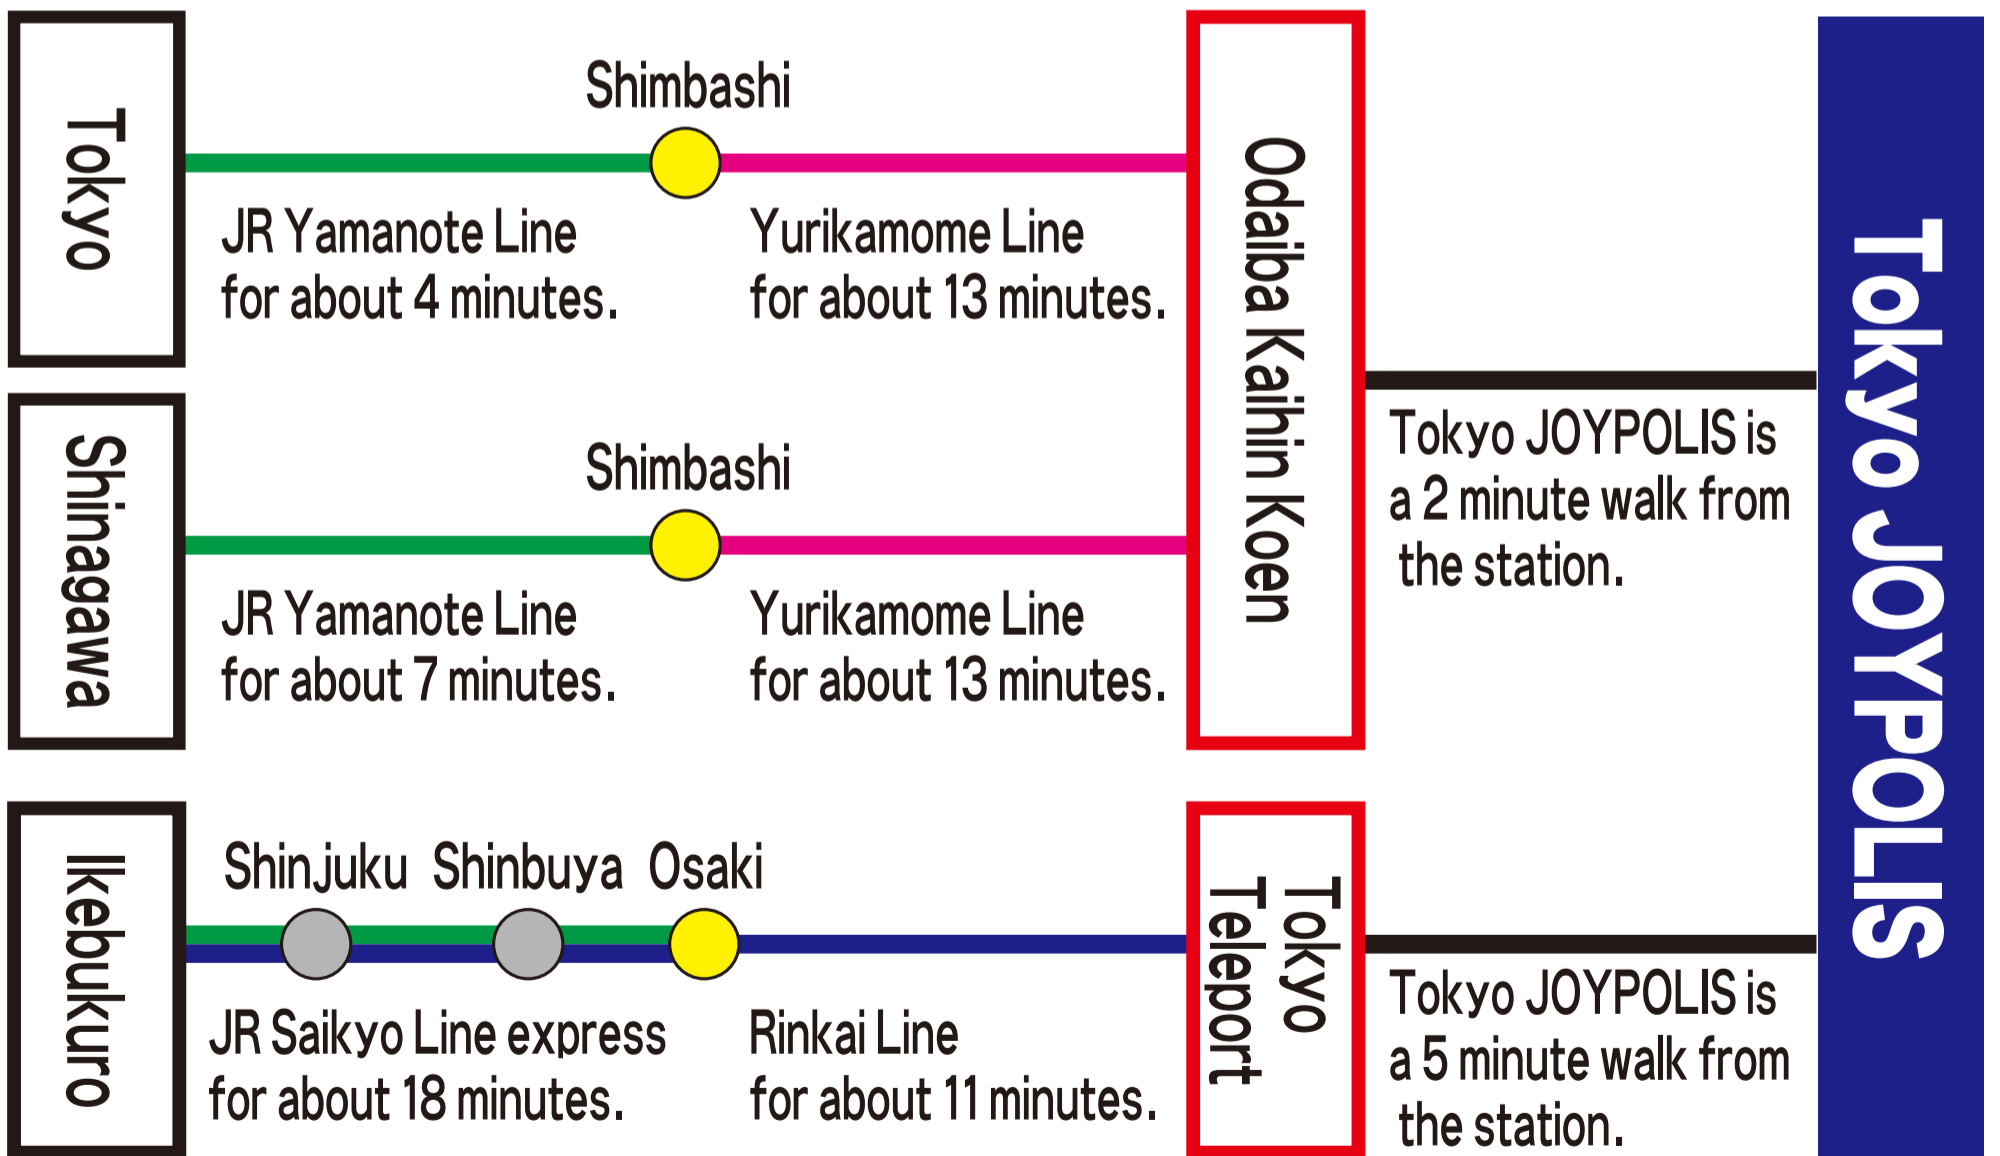

- JR
- Yamanote line
  - Yurikamome line
  - Narita Express
  - Rinkai line
  - Rapid Service
  - Tokyo Monorail

✳ a transfer station

## ● By Public Transit

● a transfer station

※Saikyo line and Rinkai line will be a through line.  
The line name will be different, but it is connected directly.